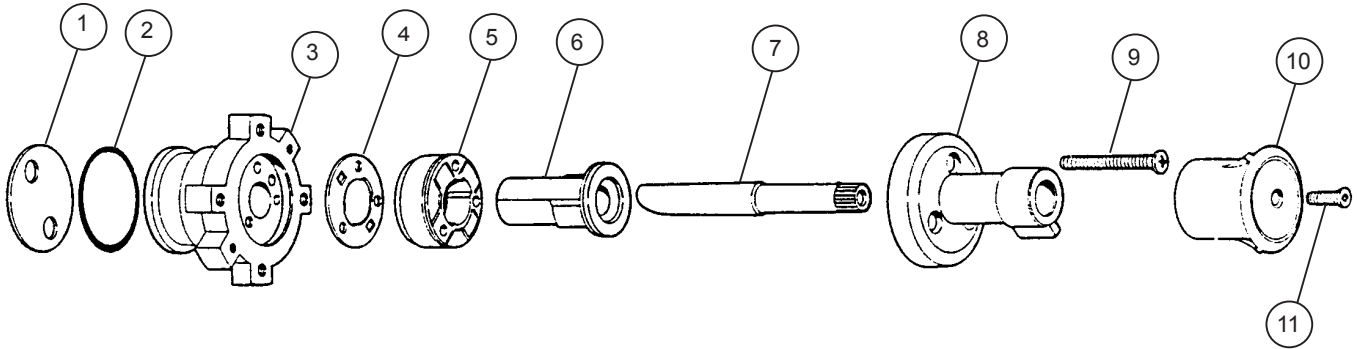

### Bradrol Valve For Column Showers

### Parts List

Item	Part No.	Description	Assembly	Valve Assembly Part No. S21-023	Repair Kit Part No. 300-0760
			Qty		
1	125-001BS	Gasket	1		
2	169-269	Gasket	1		
3	118-094	Adapter	1	1	
4	300-0602	Gasket	1	1	1
5	300-0601	Cartridge	1	1	1
6	300-0935	Sleeve & Insert	1	1	1
7	120-020	Cam	1	1	
8	121-015	Cam Bearing	1	1	
9	300-0312	Screw	3	3	
10	128-032	Handle	1		
11	160-225	Screw	1		
	301-0140	Instructions			1

Escutcheon and screws (not shown) must be ordered separately as follows:

- 150-061 Escutcheon, 6-Person Shower
- 150-062 Escutcheon, 2-5 Person Shower
- 160-176 Screw for upper escutcheon hole
- 160-177 Screw for lower escutcheon hole

*NOTE: If you want to reverse supplies, rotate cam 180° against cartridge, reassemble handle.*