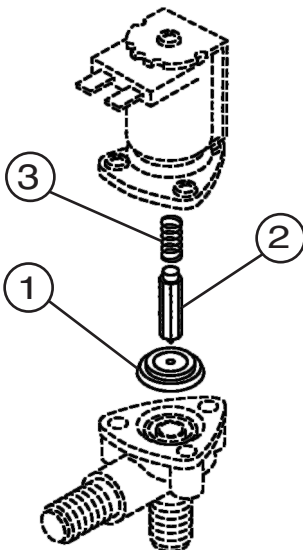

Solenoid Valves

Coverall and Column Solenoid Valves

S07-050 Muller Valve Assembly

Item	Description	Repair Kit S65-123
		Qty
1	Membrane	1
2	Membrane Pressure Spring	1
3	Plunger	1
4	Pressure Spring (Plunger)	1

All Other Shower Solenoid Valves

269-719 Eaton Valve Assembly

Item	Part No.	Description	Repair Kit S65-113
			Qty
1	269-983	Diaphragm	1
2	269-577	Armature	1
3	269-578	Spring	1