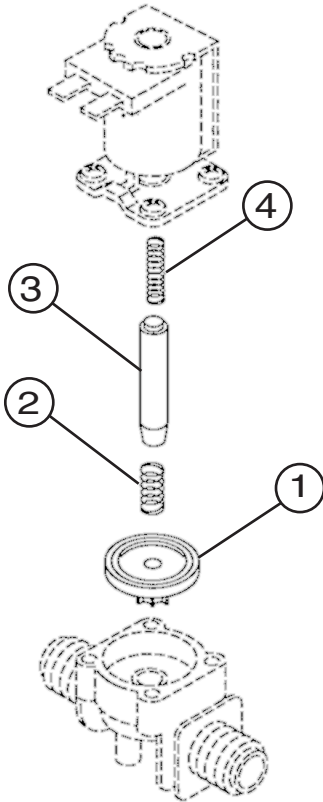

Solenoid Valves

Coverall and Column Solenoid Valves

S07-050 Muller Valve Assembly

Item	Description	Repair Kit S65-123
		Qty
1	Membrane	1
2	Membrane Pressure Spring	1
3	Plunger	1
4	Pressure Spring (Plunger)	1

All Other Shower Solenoid Valves

269-719 Eaton Valve Assembly

Item	Part No.	Description	Repair Kit S65-113
			Qty
1	269-983	Diaphragm	1
2	269-577	Armature	1
3	269-578	Spring	1