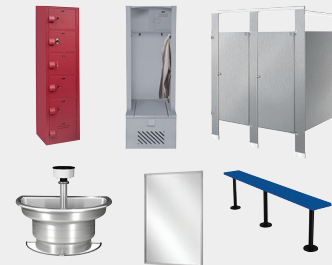

## Mechanical Room, Chemical Storage, & Processing Floor

Keltech® Tankless Tempering Systems  
 Thermostatic Mixing Valves  
 Drench Showers  
 Portable Eyewash  
 Skid Systems

## Lobby & Office Restrooms

Washroom Accessories  
 Lavatory Systems  
 Partitions  
 Dryers  
 Mirrors  
 Grab Bars

## Locker Room

Lenox® Lockers  
 Partitions  
 Washfountains  
 Mirrors  
 Pedestal Benches