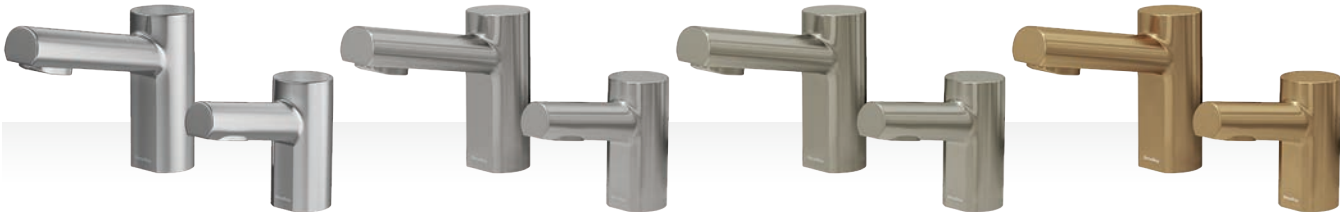

Impressive lineup of four styles and six finishes results in industry leading array of twenty-four options to achieve every designer's dream.

Polished Chrome

Brushed Stainless

Brushed Nickel

Brushed Brass