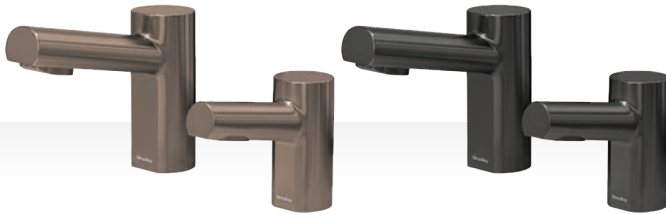

Metro

Universal cylindrical design