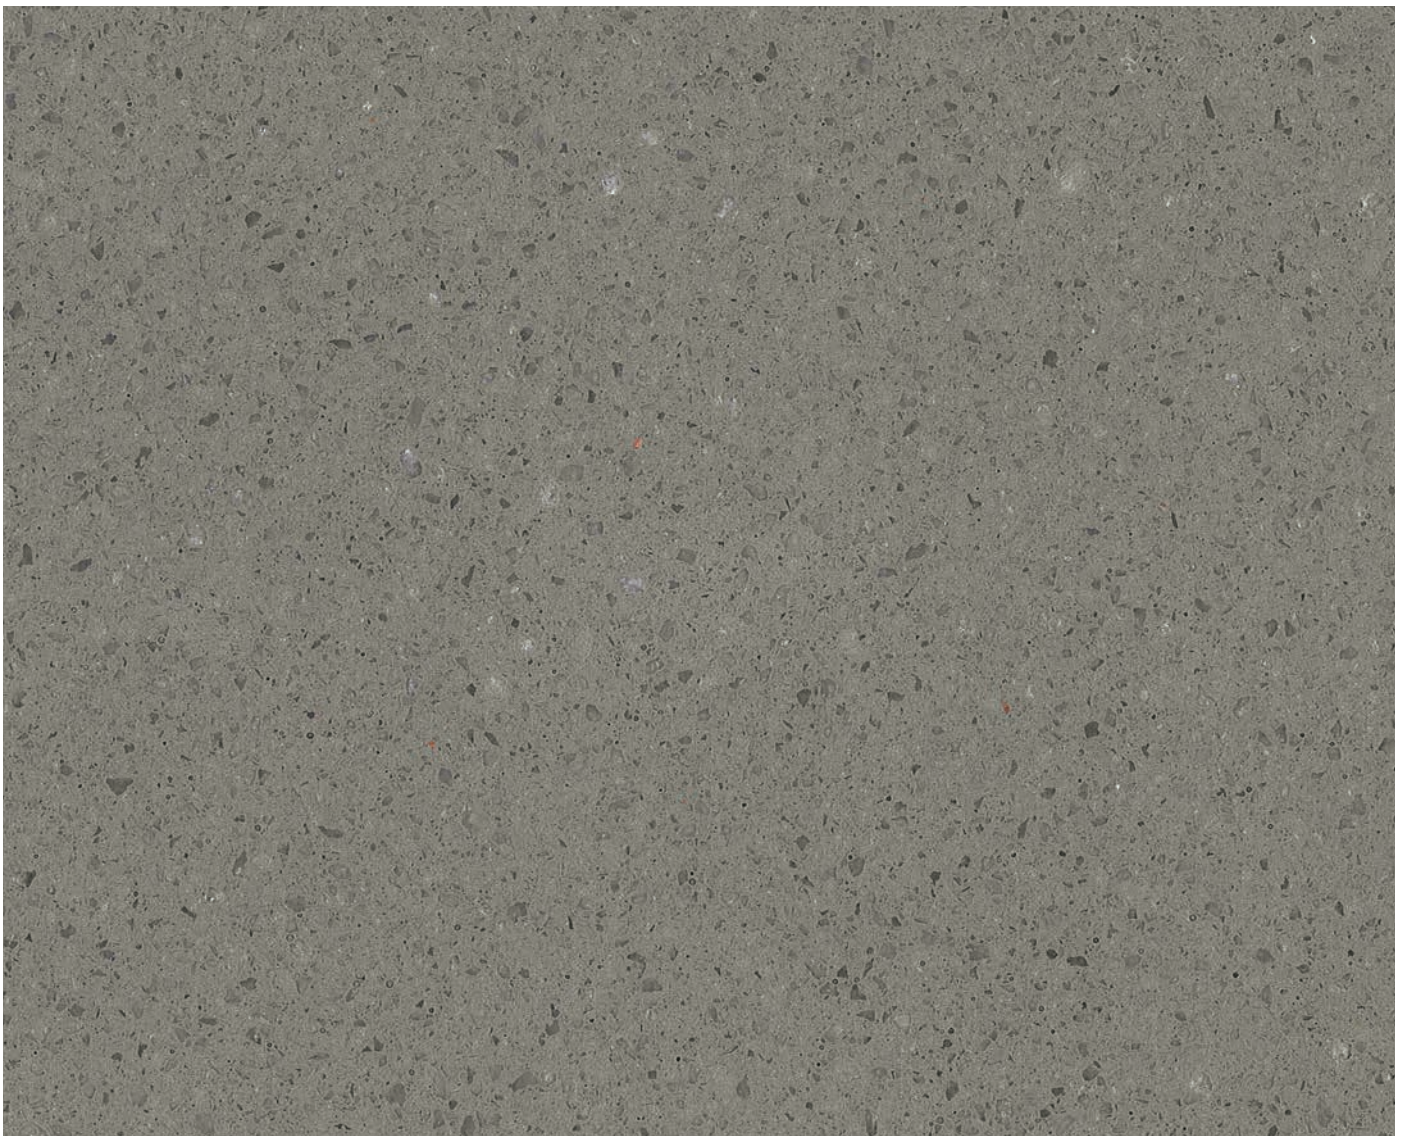

Evero Classic Geo Series | Denali