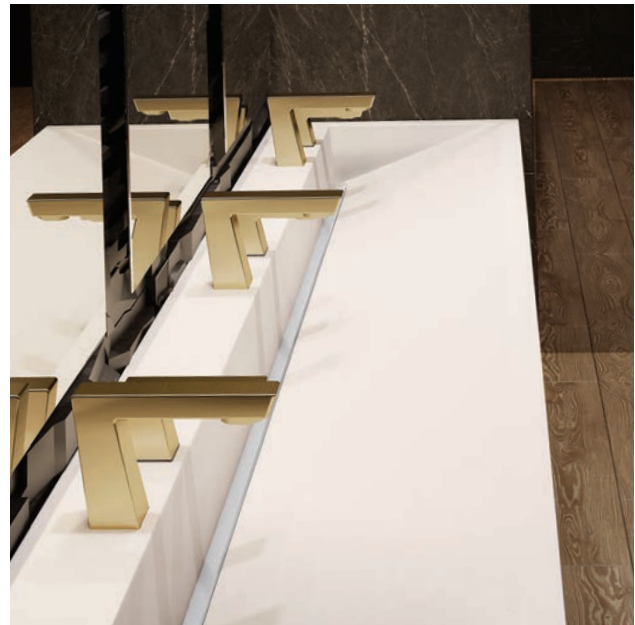

LVA

Same clean, linear design as LVQ Series. Available with Verge™ Soap and Faucet or WashBar Duo.