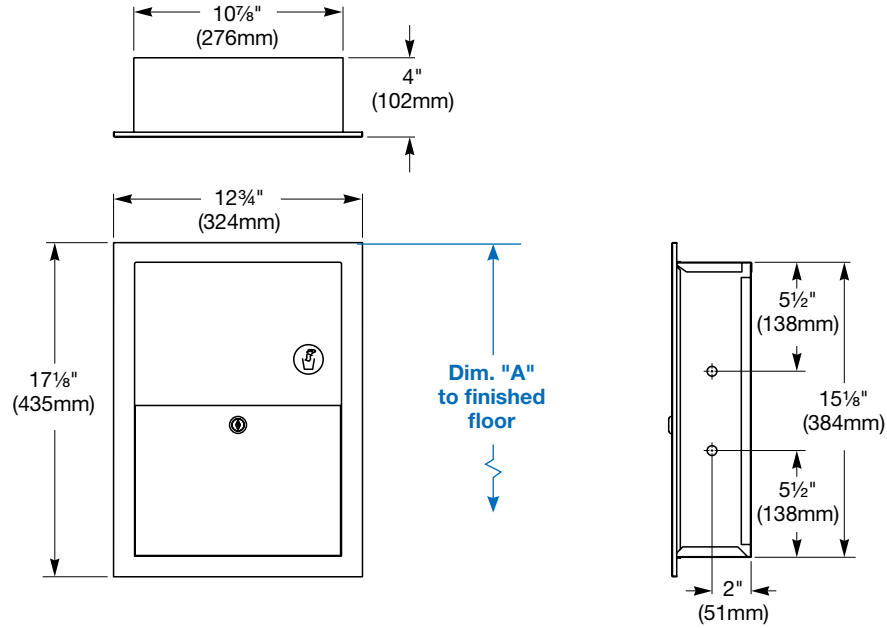

### Installation

Verify all rough-in dimensions prior to installation. Requires rough wall opening 11 3/8"W x 15 3/8"H x 4"D. Secure to framing with mounting screws (included) at holes provided. Shim at screw points as required.

**Overall dimensions: 12 3/4"W x 17 1/8"H x 4"D.**

## Dimensions

<b>Dim. "A" Key Surface:</b>	For Dim. "A"	Top of Rough Wall Opening	Bottom of Rough Wall Opening
Top of door (6 1/4" door opening) to finished floor	48" (1219mm)	48" (1219mm)	32 5/8" (829mm)
	45" (1143mm)	45" (1143mm)	29 5/8" (752mm)
	42" (1067mm)	42" (1067mm)	26 5/8" (676mm)
	36" (914mm)	36" (914mm)	20 5/8" (524mm)
	33" (838mm)	33" (838mm)	17 5/8" (448mm)
<b>Rough wall opening:</b>			
Recessed:	11 3/8" (289mm) Wide x 15 3/8" (391mm) High x 4" (102mm) Deep		